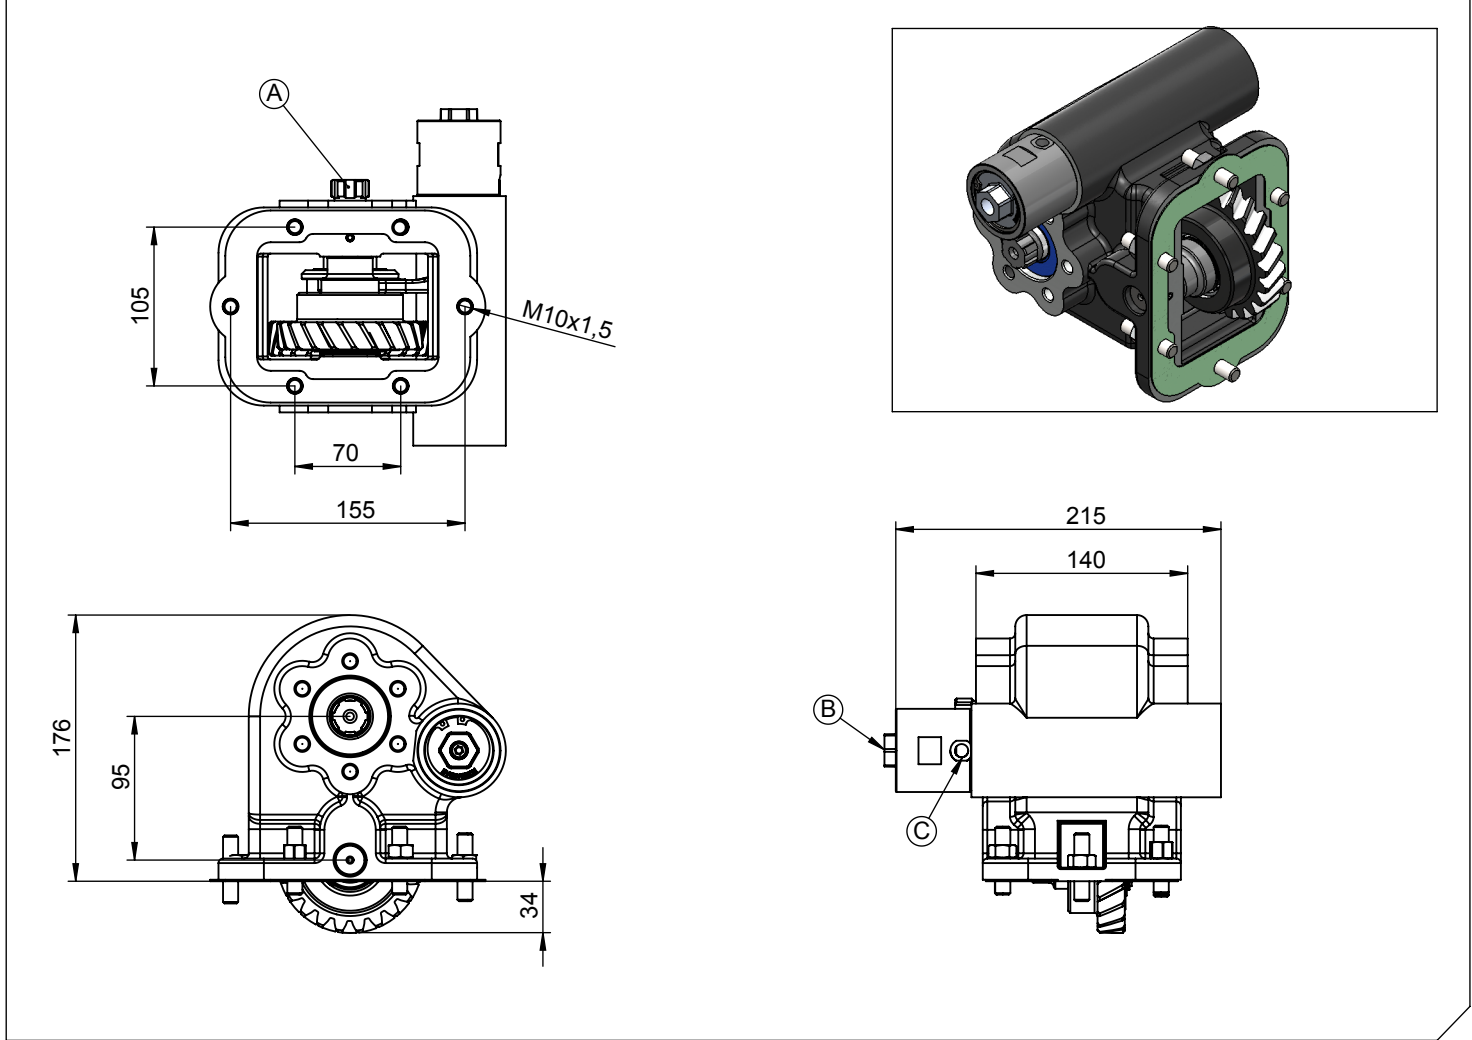

Vehicle Type	FORLAND
Gearbox Type	WANLIYANG C1129

Product Code	<b>WLY.02.C1129.H.KF</b>
Rev no-date	00/05.08.2017

### Component Details

A : PTO Output (Standard DIN 5463 6X21X25 UNI 3 Bolt)  
 Direct mounting ISO 4 bolt mtg. adapter  
 Drive flange  
 B : Air Inlet R 1/4"  
 C : Air Inlet R 1/8"

### Technical Details

Power	Maximum Torque		Input/Output	Mounting Side	Control Type
	kW	Nm			
23.6	225	23	1/1,3	Left	Pneumatic
				<b>Weight</b>	<b>Sense of Rotation</b>
				14 kg	Opposite of Input